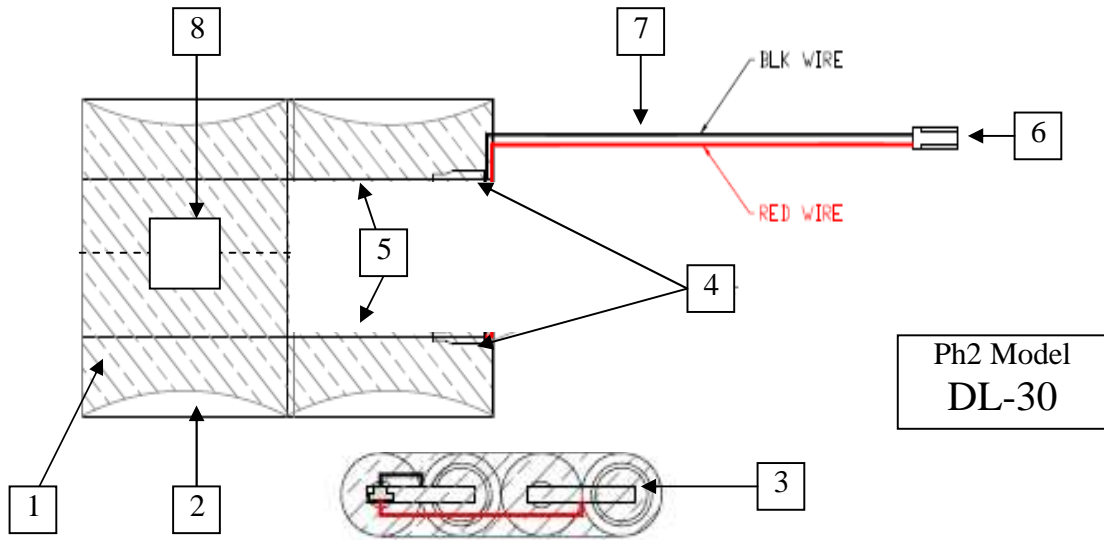

UNLOCK YOUR WORLD.....

Ph2 Model
DL-30

9 VOLT INDUSTRIAL ALKALINE DOOR LOCK PACK

Number	Item	Type	Quantity	Remark
8	Velcro Tab	White	1	
7	Wire Lead	Alpha 7054 #24	1	5.5" Blk / Red
6	Connector	JST-PHR-2	1	
5	Heat Shrink Tube	White	2	Reinforces both "goalposts"
4	Integrated Strain Relief	Black Shrink	1	
3	Connector strips	.4 cm	6	
2	Batteries	AA-XP High Yield Alkaline	6	9 Volt Output
1	PVC Shrink Wrap	White	1	

Crafted for Timelox, Replaces HTL-10, DL-25